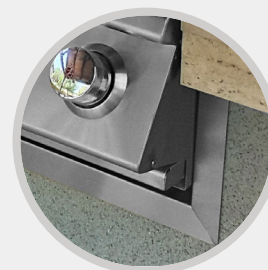

FINISHING FRAMES

34cm Finishing Frame		#93007		
304 Grade Stainless Steel Construction.				
Designed for: Double Side Burner #30008/9CE & Searing Station#97008/9CE.				
CTN Length	0.39 Mts	CTN Height	0.05 Mts	
CTN Width	0.24 Mts	CTN Weight	1.13 Kg	1 Pcs

60cm Grill Frame		#97001		
304 Grade Stainless Steel Construction.				
Designed for: Plancha Griddle #97008				
CTN Length	0.8 Mts	CTN Height	0.07 Mts	
CTN Width	0.25 Mts	CTN Weight	1.25 Kg	1 Pcs

97cm Grill Frame		#58726		
304 Grade Stainless Steel Construction.				
Designed for: Brahma Grill #57568				
CTN Length	1.11 Mts	CTN Height	0.08 Mts	
CTN Width	0.26 Mts	CTN Weight	1.97 Kg	1 Pcs

64cm Grill Frame		#69428		
304 Grade Stainless Steel Construction.				
Designed for: Steer Grill #69008				
CTN Length	0.78 Mts	CTN Height	0.07 Mts	
CTN Width	0.25 Mts	CTN Weight	1.50 Kg	1 Pcs

116 cm Grill Frame		#72008		
304 Grade Stainless Steel Construction.				
Designed for: Diablo Grill #62648				
CTN Length	1.11 Mts	CTN Height	0.08 Mts	
CTN Width	0.26 Mts	CTN Weight	1.97 Kg	1 Pcs