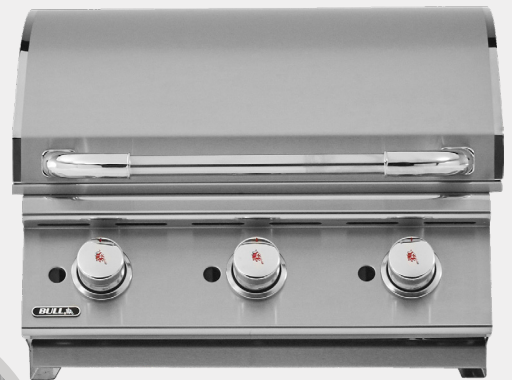

PLANCHA CART

PLANCHA BUILT-IN

The Bull Commercial Style Stainless Steel Griddle is a perfect addition to your outdoor kitchen. A chromium plated cook top sits upon three stainless steel burners that pump out 13 kWh of cooking power. From fajitas to pancakes, the food preparation possibilities are virtually endless.

Standard Features	
Plancha Grill Cart	#73008CE-LPG #73009CE-NG
Requires #97021Cart Conversion Kit	
Plancha/Griddle Built-in	#97008CE-LPG #97009CE-NG
Recommended Use	Commercial Residential
Cooking Power-kWh	13.00 kWh
Burners	3-Welded S/Steel Bar Burners
Infrared Back Burner	✗
Cast Stainless Steel Double Side Burners	Optional #60010CE Side Kick Side Burner
Piezo Igniter	✓
Zinc Knobs	✓
Stainless Steel 304 Gauge	1.60 mm
Single Piece SS Dual Lined Hood	✓
Solid Stainless Steel Grates	Chrome Plated Griddle
Heavy Duty Thermometer	✗
Solid S/Steel Warming Rack	✗
Stainless Steel Rotisserie Motor	✗
Stainless Steel Grease Tray	✓
Stainless Steel Side Shelves	✓
Twin Lighting System	✗
SS 304 Double Door Storage Cart	✓
SS 304 Door/Drawer Storage Cart	✗
Heavy Duty Castors	✓
CSA Certified	✓
CE Certified	✓
Lower Cooking Surface	57 x 44cm
Upper Cooking Surface	✗
Warranty Details	
Fire Box & Roasting Hood	Lifetime
Cooking Grates	1 Year
Burners	5 Years
Flame Tamers	✗
Grill	Packing Dimensions
Grill Carton Length	69 cm
Grill Carton Width	65 cm
Grill Carton Height	50 cm
Grill Carton Cube	0.23 m <sup>3</sup>
Grill Carton Weight	63.00 Kg
Cart Bottom	Packing Dimensions
Cart Carton Length	56 cm
Cart Carton Width	58 cm
Cart Carton Height	69 cm
Cart Carton Cube	0.22 M <sup>3</sup>
Cart Carton Weight	28.00 Kg