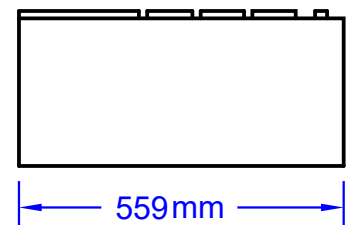

ITEMS: #47018
INSULATED GRILL JACKET

Isometric View

Top View

Front View

Side View

SPEC SHEET NOTES:

- 1. SCALE: 1 : 13 (Printer page scaling none, do not use fit to printable area option)
- 2. REVISION: 07/2018