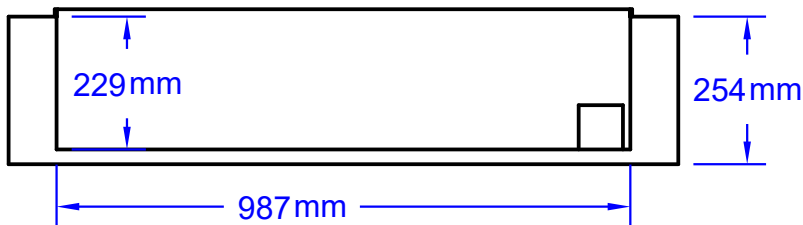

ITEMS: #47018
INSULATED GRILL JACKET

Isometric View

Top View

Front View

Side View

SPEC SHEET NOTES:

- 1. SCALE: 1 : 13 (Printer page scaling none, do not use fit to printable area option)
- 2. REVISION: 07/2018