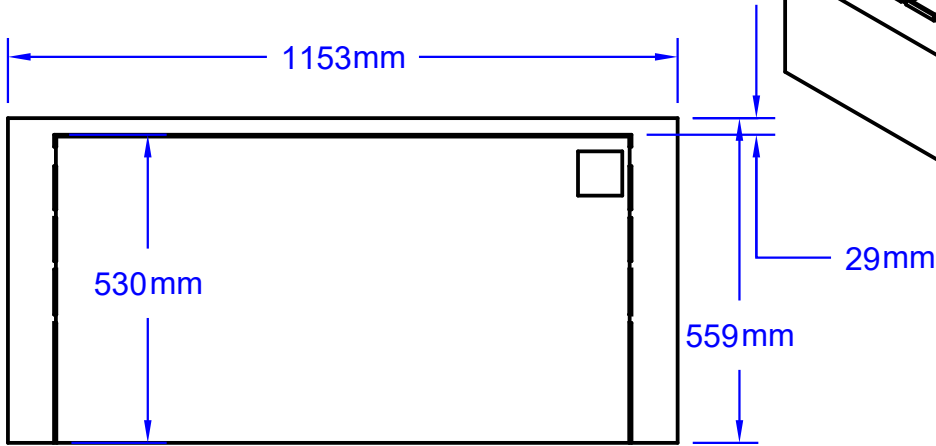

ITEMS: #47018
INSULATED GRILL JACKET

Isometric View

Top View

Front View

Side View

SPEC SHEET NOTES:

- 1. SCALE: 1 : 13 (Printer page scaling none, do not use fit to printable area option)
- 2. REVISION: 07/2018