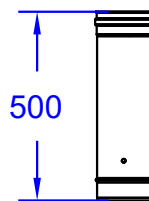

ITEMS: #66024CE
LARGE WOOD FIRED
PIZZA OVEN

Top View

Isometric View

Side View

Front View

Ø 148

Chimney Top View

500

Chimney Duct

650

Chimney Cover with Hat

SPEC SHEET NOTES:

ITEM: 66024CE

1. DIMENSIONS IN MM

2. SCALE: 1 : 20 (Printer page scaling none, do not use fit to printable area option)

3. REVISION: 05/2019