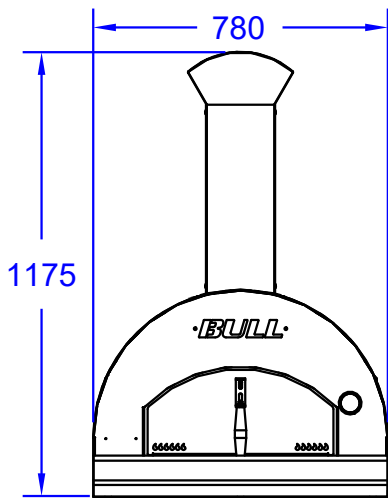

ITEMS: #66024CE
LARGE WOOD FIRED
PIZZA OVEN

Top View

Isometric View

Side View

Front View

Ø 148

Chimney Top View

500

Chimney Duct

650

Chimney Cover with Hat

SPEC SHEET NOTES:

ITEM: 66024CE

1. DIMENSIONS IN MM

2. SCALE: 1 : 20 (Printer page scaling none, do not use fit to printable area option)

3. REVISION: 05/2019