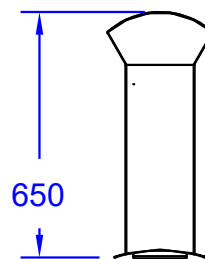

ITEMS: #66024CE
LARGE WOOD FIRED
PIZZA OVEN

Top View

Isometric View

Side View

Front View

Ø 148

Chimney Top View

500

Chimney Duct

650

Chimney Cover with Hat

SPEC SHEET NOTES:

ITEM: 66024CE

1. DIMENSIONS IN MM

2. SCALE: 1 : 20 (Printer page scaling none, do not use fit to printable area option)

3. REVISION: 05/2019