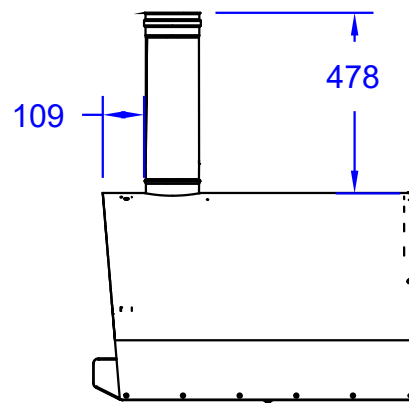

ITEMS: #66024CE
LARGE WOOD FIRED
PIZZA OVEN

Top View

Isometric View

Side View

Front View

Ø 148

Chimney Top View

500

Chimney Duct

650

Chimney Cover with Hat

SPEC SHEET NOTES:

ITEM: 66024CE

1. DIMENSIONS IN MM

2. SCALE: 1 : 20 (Printer page scaling none, do not use fit to printable area option)

3. REVISION: 05/2019