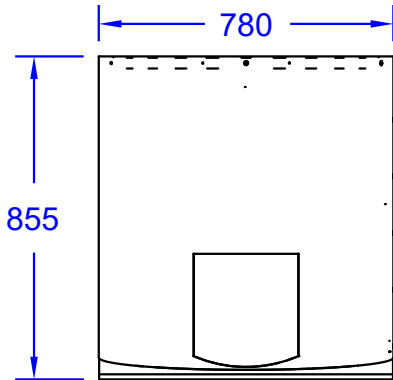

ITEMS: #66024CE
LARGE WOOD FIRED
PIZZA OVEN

Top View

Isometric View

Side View

Front View

Ø 148

Chimney Top View

500

Chimney Duct

650

Chimney Cover with Hat

SPEC SHEET NOTES:

ITEM: 66024CE

1. DIMENSIONS IN MM

2. SCALE: 1 : 20 (Printer page scaling none, do not use fit to printable area option)

3. REVISION: 05/2019