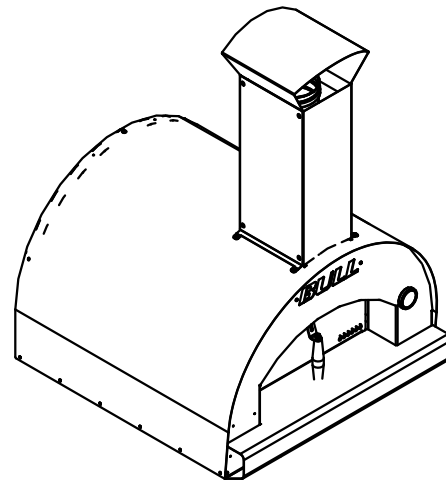

ITEMS: #66024CE
LARGE WOOD FIRED
PIZZA OVEN

Top View

Isometric View

Side View

Front View

Ø 148

Chimney Top View

500

Chimney Duct

650

Chimney Cover with Hat

SPEC SHEET NOTES:

ITEM: 66024CE

1. DIMENSIONS IN MM

2. SCALE: 1 : 20 (Printer page scaling none, do not use fit to printable area option)

3. REVISION: 05/2019