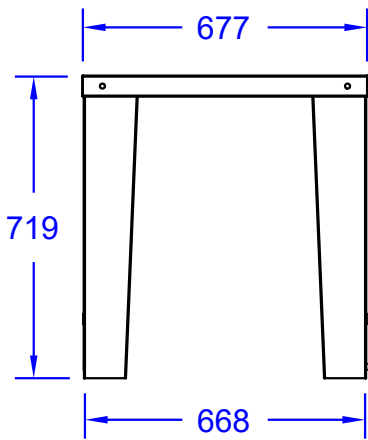

ITEMS: #66139CE  
**LARGE GAS FIRED  
PIZZA OVEN  
CART STAND  
SPEC SHEET**

Isometric View

Front View

Side View

NOTES:

ITEM: 66139CE

1. DIMENSIONS IN MM

2. SCALE: 1 : 18 (Printer page scaling none, do not use fit to printable area option)