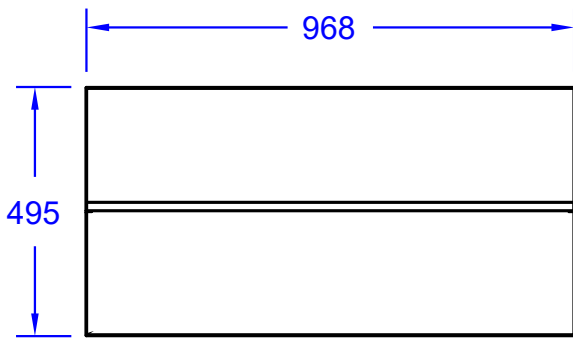

ITEM: #74100
97CM DOUBLE DOOR PANTRY

Top View

Isometric View

Front View

Side View

SPEC SHEET NOTES:

1. SCALE: 1:15
2. REVISION: 07/2019

Printer page scaling none, do not use fit to printable area option