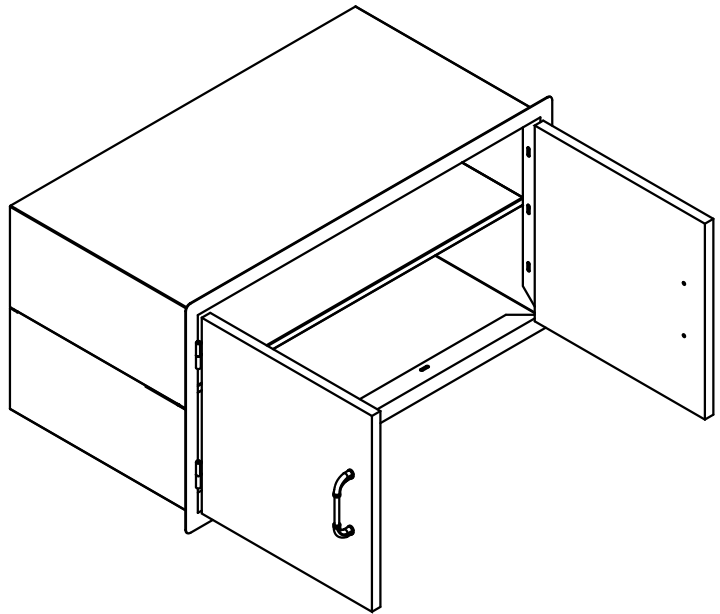

ITEM: #74100
97CM DOUBLE DOOR PANTRY

Top View

Isometric View

Front View

Side View

SPEC SHEET NOTES:

1. SCALE: 1:15
2. REVISION: 07/2019

Printer page scaling none, do not use fit to printable area option