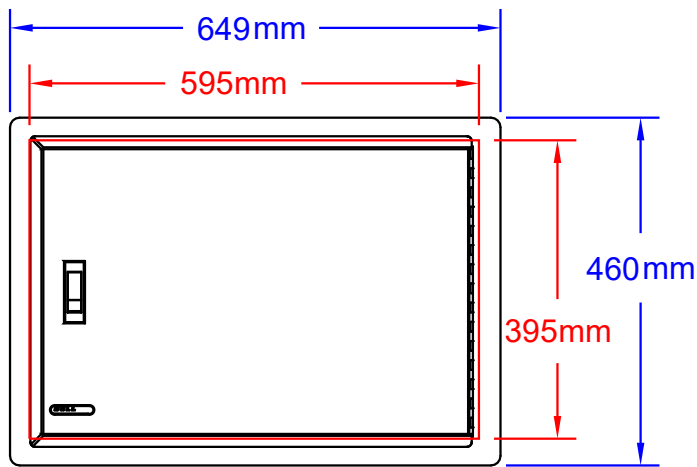

ITEMS: #89970 HORIZONTAL  
ACCESS DOOR

Top View

Isometric View

Front View

Side View

SPEC SHEET NOTES:

1. CUTOUT DIMENSIONS: 595L X 58D X 395H
2. SCALE: 1 : 10 ( Printer page scaling none, do not use fit to printable area option )
3. REVISION: 07/2018