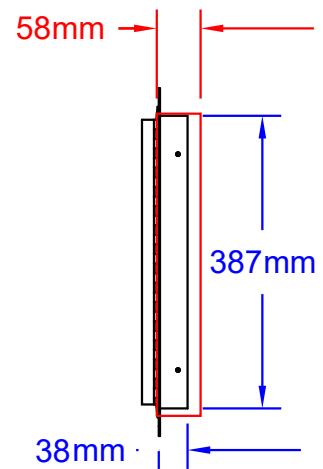

ITEMS: #89970 HORIZONTAL  
ACCESS DOOR

Top View

Isometric View

Front View

Side View

SPEC SHEET NOTES:

1. CUTOUT DIMENSIONS: 595L X 58D X 395H
2. SCALE: 1 : 10 ( Printer page scaling none, do not use fit to printable area option )
3. REVISION: 07/2018