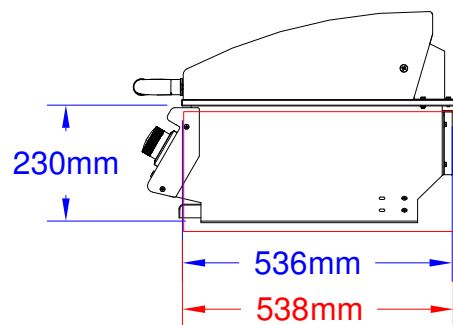

ITEMS: #97008CE LP, #97009CE
PLANCHA GRILL

Top View

Isometric View

Front View

Side View

SPEC SHEET NOTES:

1. CUTOUT DIMENSIONS : 580 X 538D X 238H
2. SCALE: 1 : 15(Printer page scaling none, do not use fit to printable area option)
3. REVISION: 10/2018