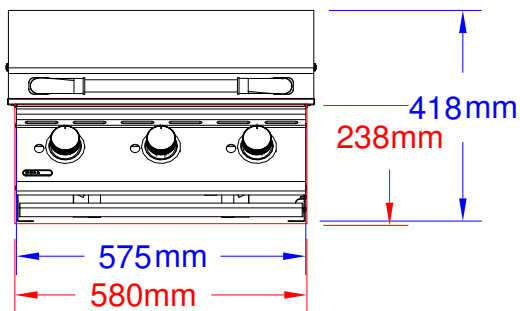

ITEMS: #97008CE LP, #97009CE
PLANCHA GRILL

Top View

Isometric View

Front View

Side View

SPEC SHEET NOTES:

1. CUTOUT DIMENSIONS : 580 X 538D X 238H
2. SCALE: 1 : 15(Printer page scaling none, do not use fit to printable area option)
3. REVISION: 10/2018