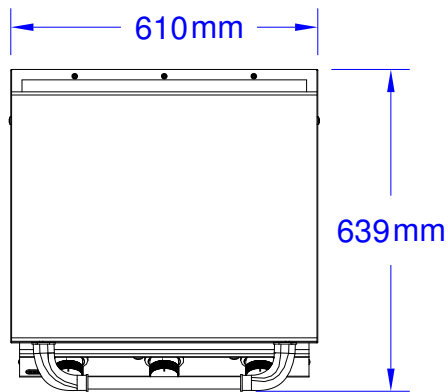

ITEMS: #97008CE LP, #97009CE
PLANCHA GRILL

Top View

Isometric View

Front View

Side View

SPEC SHEET NOTES:

1. CUTOUT DIMENSIONS : 580 X 538D X 238H
2. SCALE: 1 : 15(Printer page scaling none, do not use fit to printable area option)
3. REVISION: 10/2018